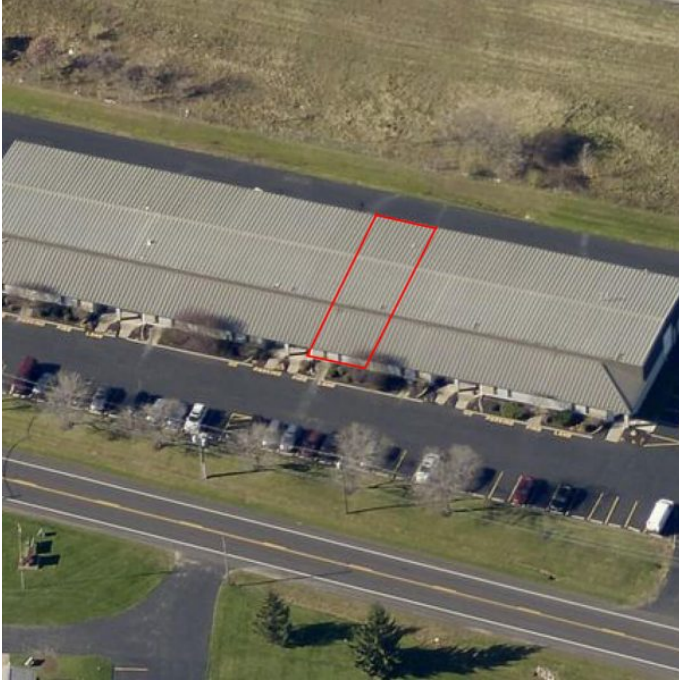

235 Middle Road, Suite 400, Henrietta, NY

General Information

Property Type: Flex Space

Available Space: 1,564 SF

Building Size: 24,800 SF

Property Features

- Adequate Parking
- Loading Dock
- Office/Warehouse Space
- Close to Airport
- Close to Thruway/I-390
- Close to Retail
- Close to Lodging

235 Middle Road, Suite 400, Henrietta, NY

235 Middle Road, Suite 400, Henrietta, NY