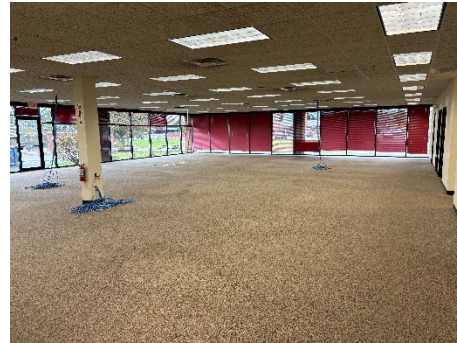

200 Town Centre Drive Suite 100

14,000 SQ FT Available

Rochester, New York

General Information -

| | |
|------------------|-------------|
| Property Type: | Office/Flex |
| Available SQ FT: | 14,000 |
| Total SQ FT: | 20,020 |

Property Features -

- o Close to Airport
- o Close to Thruway
- o Close to Retail
- o Close to Lodging
- o Grade Level Door
- o Building Endcap
- o Ample Parking

For additional information or to schedule a tour please contact Eric Jones at 585-334-1122 or ejones@LeFrois.com